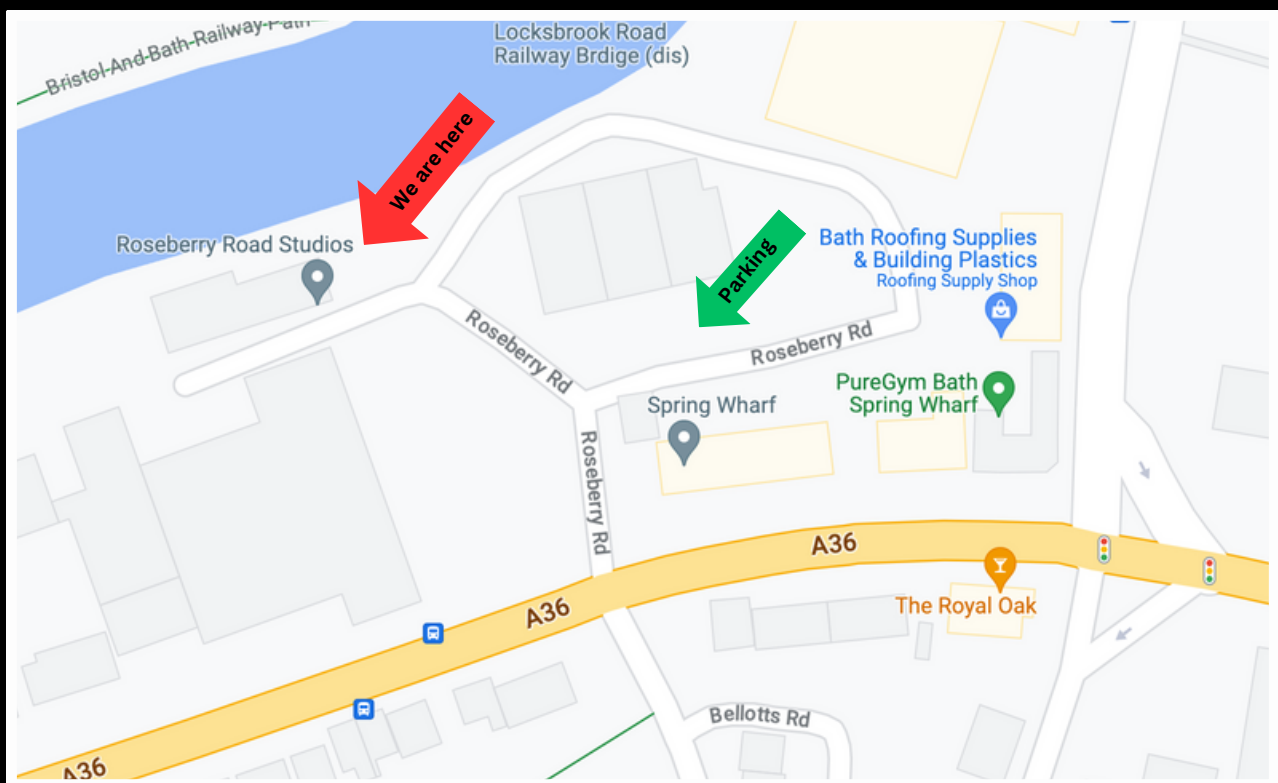

ROSEBERRY ROAD STUDIOS

HOW TO FIND US

Current Opening Hours for Terry Flaxton: A Life In Video Art*

October

13th, 14th, 15th
20th, 21st, 22nd
27th, 28th, 29th

Hours

11am - 5pm

November

3rd, 4th, 5th

Closest train stations:

Oldfield Park (8min walk)
Bath Spa (29min walk)

Closest bus routes:

5, U5, 4, 4A, 4B, R3

Address: 25 - 28 Roseberry Road, Bath, BA2 3DX
what.three.words: woof.couches.dream